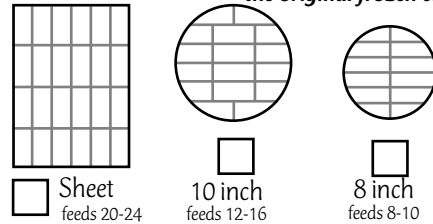

DQ® Chillabration™ Cakes

the original frozen cake

Heart and log cakes available seasonally.