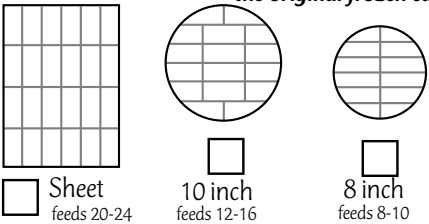

Today's Date	Order Taken By
Pick Up Date:	Time: AM/PM
Customer Name	
Phone	Email Address
Street Address	
City, State, Zip	

DQ® Chillabration™ Cakes

the original frozen cake

Heart and log cakes available seasonally.